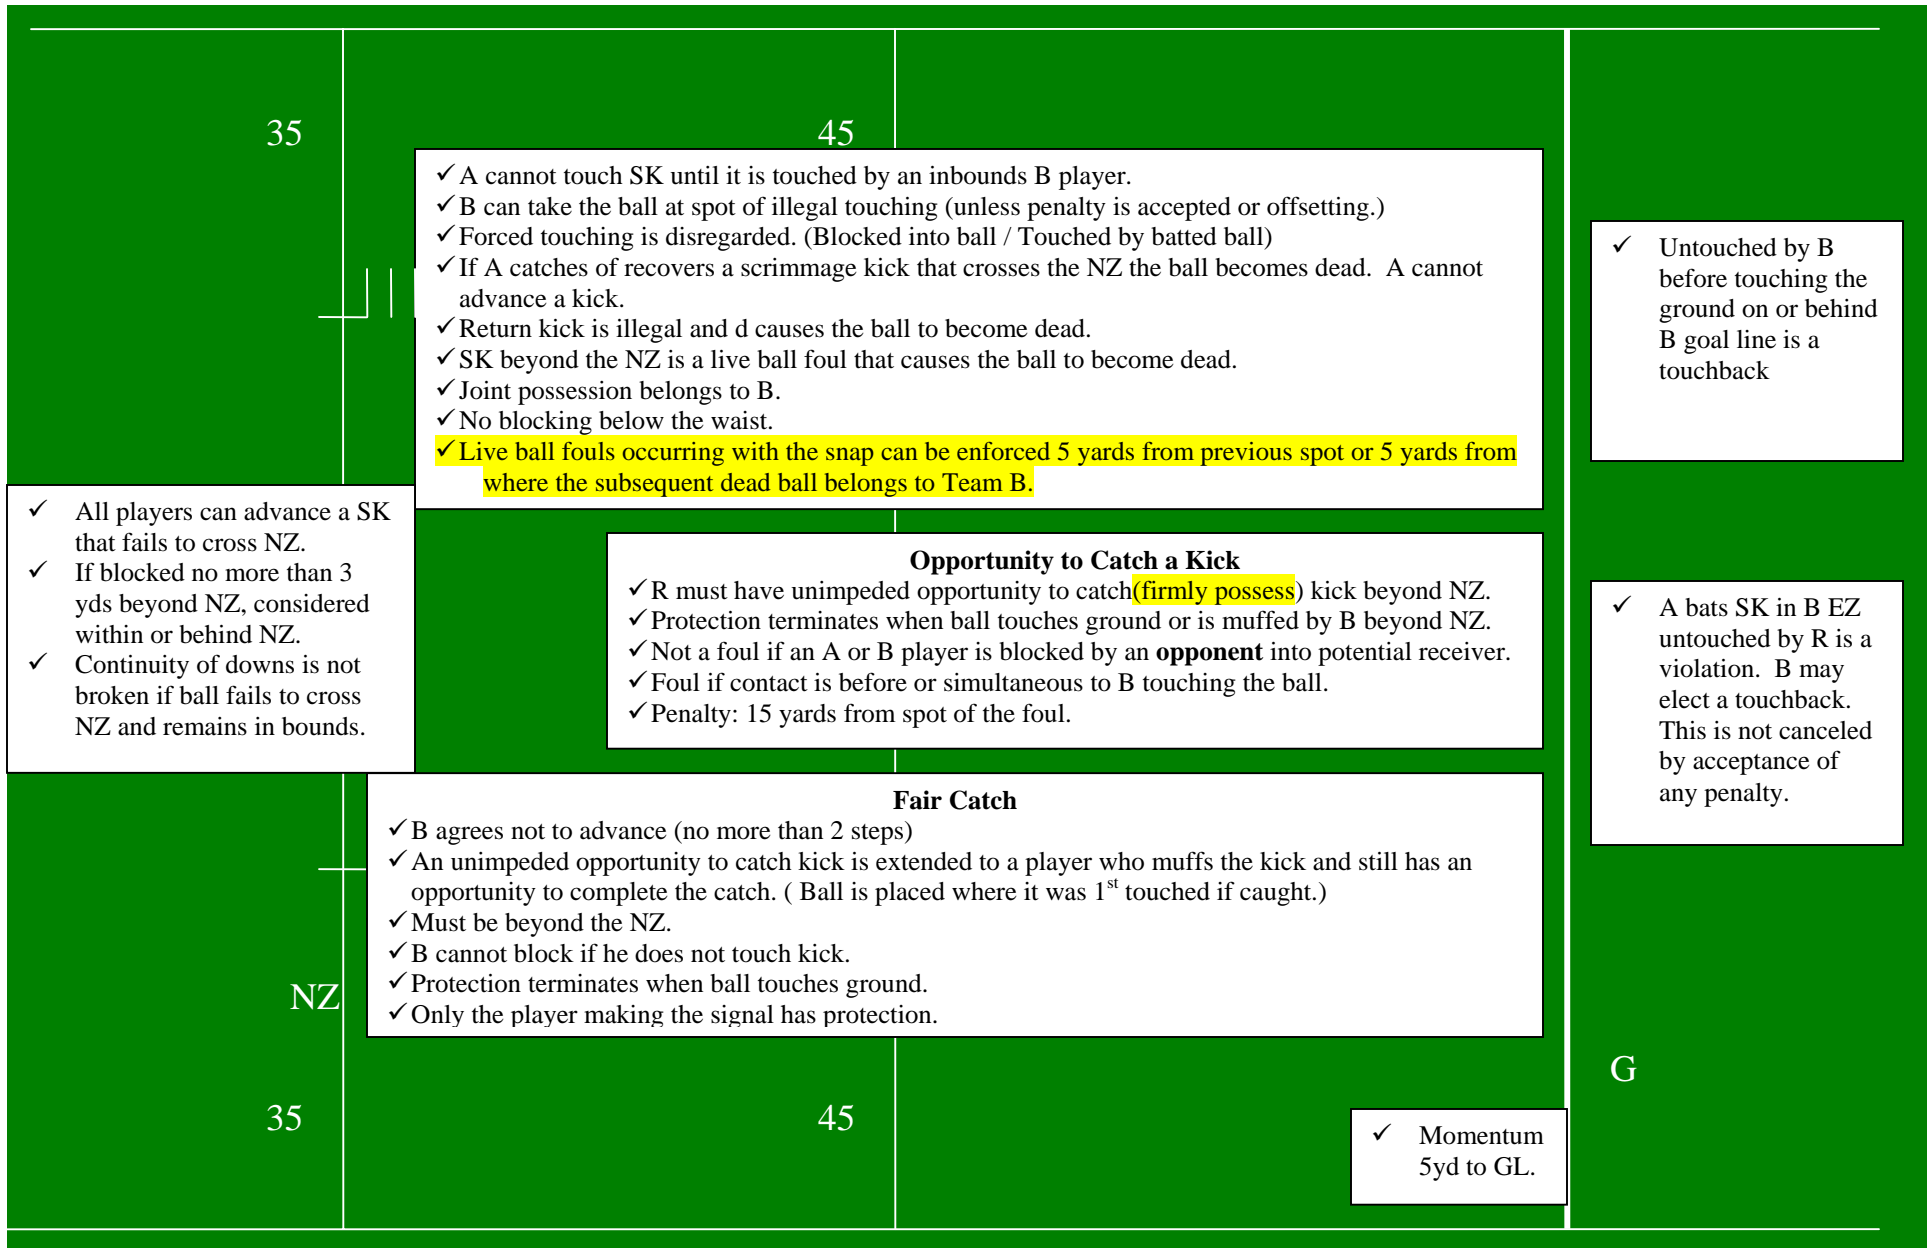

Scrimmage Kicks (SK)

A player out of bounds may not return.
(hat) Does not apply if blocked out and attempts to return inbounds immediately.